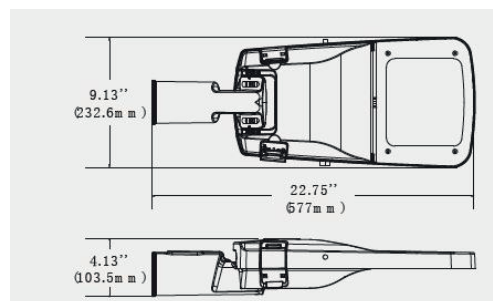

MATERIAL

Metal, plastic

PRO	CRI ≥ 80	
IP66		0-90 L°
220-240V 50/60Hz		50000h L70

DIMENSION DRAW

Model:	Flat
Format:	Square
Location:	Exterior
Wattage:	200W
Materials:	Metal, plastic
Led Color:	5000K
Product Dimension:	577mm
IP Code:	66
Fixation:	Surface
CRI :	80
Lumen Output:	30,000LM
Frequency:	50/60 Hz
Beam Angle:	0-90°
Net weight:	7.85kgs